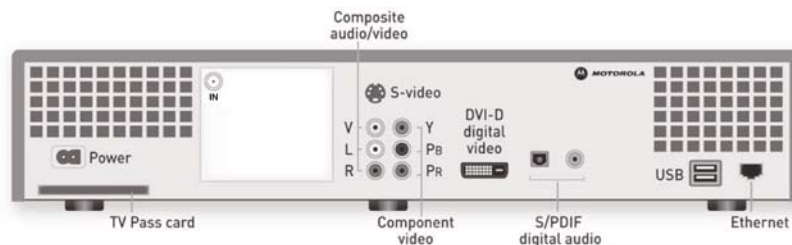

GRAPHICS AND MEMORY

Dual 3D graphic processors
64 MB DRAM

STORAGE

160 GB hard disk drive
Storage expansion via USB 2.0 external HDDs
DVD/CD optical drive

CONNECTIONS

USB Two USB 2.0 (high-speed) on back
Two USB 1.1 (low-speed) on front
Ethernet

CONTENT PROTECTION

Analog Macrovision®
Digital Triple DES encrypted HDD content
HDCP copy protection over DVI

ENCLOSURE

Width x Height x Depth	17 x 3.3 x 11
Weight	15 pounds

To view our full line of Connected Home Solutions, visit our Web site at broadband.motorola.com/consumers