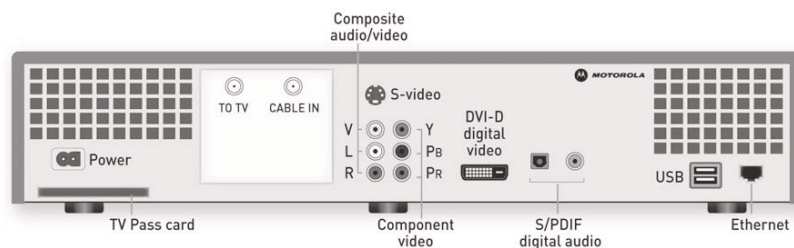

To view our full line of Connected Home Solutions, visit our Web site at broadband.motorola.com/consumers

©Motorola, Inc., 2005. All rights reserved.

MOTOROLA and the Stylized M Logo are registered in the U.S. Patent and Trademark Office. DOCSIS is a registered trademark of Cable Television Laboratories, Inc. MediaCipher is a registered trademark of General Instrument Corporation. Moxi is a trademark of Digeo, Inc. All other product or service names are the property of their respective owners.